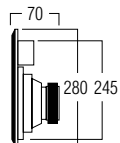

CHOOSE HOW ACTIVE YOU WANT TO GET

Happi

HPRO650BT <50m² range - 2-way coaxial - 6.5" aluminium cone rubber edge woofer - 0.75" swivel neodymium alu dome tweeter - 2x45W, class D amp power - 84dB - 8Ω
50Hz - 20kHz - Bluetooth - AUX input - 205mm cut-out dim. (Ø)
230 x 85mm (Ø x d) - 1.2kg piece - ABS housing - aluminium white grill - paintable
water repellent - optional inwallkit [KITRO3]

HPRE650BT <50m² range - 2-way coaxial system - 5.25" aluminium cone rubber edge woofer - 0.75" swivel neodymium alu dome tweeter - 2x45W, class D amp power - 86dB - 8Ω
70Hz - 20kHz frequency range - Bluetooth - AUX input - 245 x 160mm cut-out dim. (h x w)
280 x 190 x 70mm (h x w x d) - 1.5kg piece - ABS housing - aluminium white grill - paintable
water repellent - optional inwallkit [KITRE2] - optional black grill [GRILL RE650 B]

Flat

FL101BT <50m² range - 2-way coaxial - 5.25" polypropylene carbon woofer - 0.5" polycarbonate tweeter - 2x45W, class D amp power - 88dB - 8Ω
65Hz - 20kHz - Bluetooth - AUX input - 148 x 148mm cut-out dim. (h x w)
170 x 170 x 70mm (h x w x d) - 0.95kg piece - ABS housing - white metal grill - paintable
optional inwallkit [KITSQ1] - optional black grill (GRILL SQ525 B)