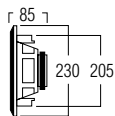

CHOOSE HOW ACTIVE YOU WANT TO GET

Happi

HPRO650BT <50m² range - 2-way coaxial - 6.5" aluminium cone rubber edge woofer - 0.75" swivel neodymium alu dome tweeter - 2x45W, class D amp power - 84dB - 8Ω
50Hz - 20kHz - Bluetooth - AUX input - 205mm cut-out dim. (Ø)
230 x 85mm (Ø x d) - 1.2kg piece - ABS housing - aluminium white grill - paintable
water repellent - optional inwallkit [KITRO3]