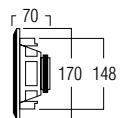

HPRE650BT <50m² range - 2-way coaxial system - 5.25" aluminium cone rubber edge woofer - 0.75" swivel neodymium alu dome tweeter - 2x45W, class D amp power - 86dB - 8Ω
70Hz - 20kHz frequency range - Bluetooth - AUX input - 245 x 160mm cut-out dim. (h x w)
280 x 190 x 70mm (h x w x d) - 1.5kg piece - ABS housing - aluminium white grill - paintable
water repellent - optional inwallkit [KITRE2] - optional black grill [GRILL RE650 B]

Flat

FL101BT <50m² range - 2-way coaxial - 5.25" polypropylene carbon woofer - 0.5" polycarbonate tweeter - 2x45W, class D amp power - 88dB - 8Ω
65Hz - 20kHz - Bluetooth - AUX input - 148 x 148mm cut-out dim. (h x w)
170 x 170 x 70mm (h x w x d) - 0.95kg piece - ABS housing - white metal grill - paintable
optional inwallkit [KITSQ1] - optional black grill (GRILL SQ525 B)