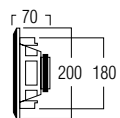

HPRE650BT <50m² range - 2-way coaxial system - 5.25" aluminium cone rubber edge woofer - 0.75" swivel neodymium alu dome tweeter - 2x45W, class D amp power - 86dB - 8Ω
70Hz - 20kHz frequency range - Bluetooth - AUX input - 245 x 160mm cut-out dim. (h x w)
280 x 190 x 70mm (h x w x d) - 1.5kg piece - ABS housing - aluminium white grill - paintable
water repellent - optional inwallkit [KITRE2] - optional black grill [GRILL RE650 B]

Flat

FL101BT <50m² range - 2-way coaxial - 5.25" polypropylene carbon woofer - 0.5" polycarbonate tweeter - 2x45W, class D amp power - 88dB - 8Ω
65Hz - 20kHz - Bluetooth - AUX input - 148 x 148mm cut-out dim. (h x w)
170 x 170 x 70mm (h x w x d) - 0.95kg piece - ABS housing - white metal grill - paintable
optional inwallkit [KITSQ1] - optional black grill (GRILL SQ525 B)