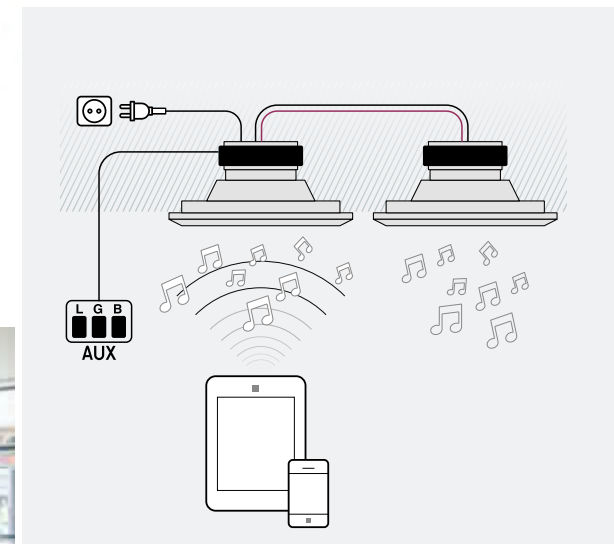

THE WATER REPELLENT HAPPI SERIES

Happi is a Finnish word which means open, oxygen. Our 2 wireless Happi loudspeakers are open for any listening fun, both indoors and outdoors. This design has an extremely thin chassis. Both speakers are sufficiently powerful to fill spaces like your kitchen, veranda or humid bathroom with the music you want.

THE INVISIBLE FLAT SERIES

The frame of the 4 wireless Flat loudspeakers is 1mm wide and 4mm thick, and feels silky to the touch. The wireless loudspeaker treats you to a remarkably warm sound. In other words: the pure essence.

- 2 way speaker
- Ultraflat design
- 2 x 45W performance
- Bluetooth connection
- Easy installation
- 2 different models

Flat

- ① aluminium woofer for higher output
- ② aluminium grill with water-resistant magnetic system
- ③ swivel tweeter